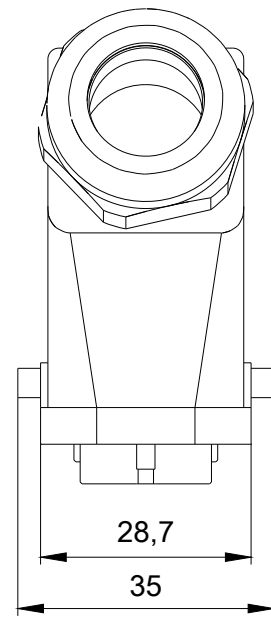

5 CONTACT SOCKETS 4MM² CONNECTOR SET
 POWER SUPPLY F. CONNECTION TO MS, RSM OF
 ET 200PRO W. SLEEVE HOUSING ANGLED OUTLET
 SOCKET INSERT HAN Q4/2 INCL. SCREW FITTING

Figure similar

product brandname	SIRIUS
Product designation	Power connector
Connector type	Socket
Type of cable outlet	angled
Number of poles	6
Protection class IP	IP65

Image database (product images, 2D dimension drawings, 3D models, device circuit diagrams, EPLAN macros, ...)

http://www.automation.siemens.com/bilddb/cax_de.aspx?mlfb=3RK1911-2BE10&lang=en

last modified: